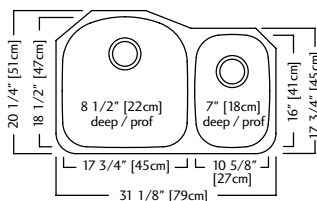

NDCX2132RU/9

\$359.00

18 gauge - Undermount model

Shipping Weight 26.3 lbs. (12.0 kg.)

Big bowl /small bowl combination - great for kitchens with a dishwasher!

Outside sink rim dimensions 20 1/4" FB x 31 1/8" LR
 Large bowl dimensions 18 1/2" FB x 17 3/4" LR x 8 1/2" DP
 Small bowl dimensions 16" FB x 10 5/8" LR x 7" DP

Speak to a showroom associate to determine correct hole drillings

ND1931U/9

\$359.00

18 gauge - Undermount model

Shipping Weight 23.1 lbs. (10.5 kg.)

Generous equal sized double bowls for wash & rinse.
 Outside sink rim dimensions 17 3/4" FB x 31 1/4" LR
 Equal size bowl dimensions 16" FB x 14" LR x 8 1/2" DP
 Rear drain wastehole location
 Waste fittings included
 Limited Lifetime Warranty

Outside sink rim dimensions 18 3/4" FB x 31 7/8" LR
 Large bowl dimensions 18 3/4" FB x 15" LR x 8 1/2" DP
 Small bowl dimensions 16" FB x 14" LR x 8" DP
 Rear drain wastehole location

Silk rim, linear brush bowls
Recommended cabinet size 36"

Outside sink rim dimensions 18 3/4" FB x 24 3/4" LR
Single bowl dimensions 17" FB x 23" LR x 8 1/2" DP

Rear drain wastehole location

Silk rim, linear brush bowl

Recommended cabinet size 27"

OPTIONAL ACCESSORIES