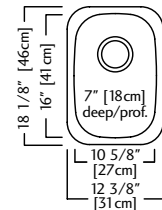

18 gauge - Undermount model

Shipping Weight 8.4 lbs. (3.9 kg.)

Single bowl for food prep or hospitality area.

Outside sink rim dimensions 17 3/4" FB x 19 3/4" LR
Single bowl dimensions 16" FB x 18" LR x 7" DP

Rear drain wastehole location

Silk rim, linear brush bowl

Recommended cabinet size 15"

OPTIONAL ACCESSORIES

BG35S $132.00