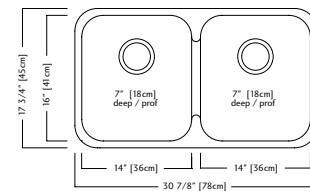

Equal sized double bowls for easy clean up.
Outside sink rim dimensions 17 3/4" FB x 30 7/8" LR
Equal size bowl dimensions 16" FB x 14" LR x 7" DP
Rear drain wastehole location

Silk rim, linear brush bowls
Recommended cabinet size 36"

OPTIONAL ACCESSORIES

BG105
$127.00

BG105
$127.00

MB100
$214.00

CA1W
$55.00

DBR105
$140.00

SUGGESTED KINDRED FITTINGS

KFPD2100
$359.00

KFPD3100
$359.00

NDC1932RU/9

$364.00

18 gauge - Undermount model

Shipping Weight 31.2 lbs. (14.2 kg.)