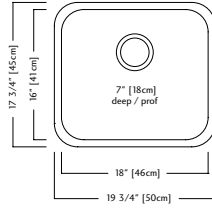

RSU1820/7

$209.00

20 gauge - Undermount model

Shipping Weight 11.3 lbs. (5.1 kg.)

The perfect single size bowl for food prep in the kitchen.

Outside sink rim dimensions 17 3/4" FB x 19 3/4" LR
Single bowl dimensions 16" FB x 18" LR x 7" DP

Rear drain wastehole location

Silk rim, linear brush bowl

Recommended cabinet size 21"