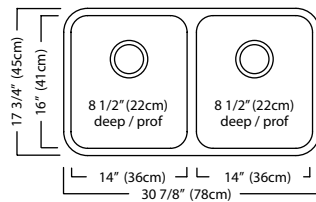

Generous equal sized double bowls for wash & rinse.
Outside sink rim dimensions 17 3/4" FB x 30 7/8" LR
Equal size bowl dimensions 16" FB x 14" LR x 8 1/2" DP
Rear drain wastehole location

Silk rim, linear brush bowls
Recommended cabinet size 36"

OPTIONAL ACCESSORIES

BG105
$127.00

BG105
$127.00

MB100
$214.00

CA1W
$55.00

DBR105
$140.00

SUGGESTED KINDRED FITTINGS

KFPD2100
$359.00

KFPD3100
$359.00

RDU1831/7

$249.00

20 gauge - Undermount model

Shipping Weight 17.1 lbs. (7.8 kg.)