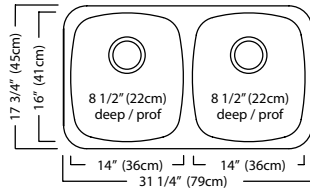

ND1931U/9

$359.00

18 gauge - Undermount model

Shipping Weight 23.1 lbs. (10.5 kg.)

Generous equal sized double bowls for wash & rinse.
Outside sink rim dimensions 17 3/4" FB x 31 1/4" LR
Equal size bowl dimensions 16" FB x 14" LR x 8 1/2" DP
Rear drain wastehole location
Waste fittings included
Limited Lifetime Warranty

Silk rim, linear brush bowls
Recommended cabinet size 36"

OPTIONAL ACCESSORIES

MB100
$214.00

SUGGESTED KINDRED FITTINGS

KFPD2100
$359.00

KFPD3100
$359.00

NEW! ND1831UA/9 $359.00

18 gauge - Undermount model

Shipping Weight 17.1 lbs. (7.8 kg.)