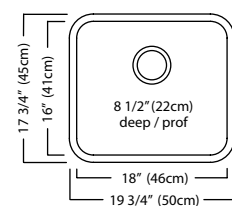

This is the perfect sink for cooks that put everything but pots and pans in the dishwasher.

Outside sink rim dimensions 18 3/4" FB x 29 3/4" LR
Single bowl dimensions 17" FB x 28" LR x 8 1/2" DP

Rear drain wastehole location

Outside sink rim dimensions 18 3/4" FB x 24 3/4" LR
Single bowl dimensions 17" FB x 23" LR x 8 1/2" DP

Rear drain wastehole location

Silk rim, linear brush bowl

Recommended cabinet size 27"

OPTIONAL ACCESSORIES

SUGGESTED KINDRED FITTINGS

NEW! NS1820UA/9 \$279.00

18 gauge - Undermount model

Shipping Weight 11.3 lbs. (5.1 kg.)

Big enough for roasting pans and cookie sheets.

Outside sink rim dimensions 17 3/4" FB x 19 3/4" LR
Single bowl dimensions 16" FB x 18" LR x 8 1/2" DP

Shipping Weight 11.3 lbs. (5.1 kg.)

The perfect single size bowl for food prep in the kitchen.

Outside sink rim dimensions 17 3/4" FB x 19 3/4" LR
Single bowl dimensions 16" FB x 18" LR x 7" DP

Rear drain wastehole location