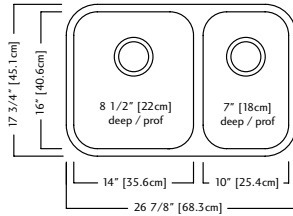

KFPD2100
\$359.00

KFPD3100
\$359.00

Speak to a showroom associate to determine correct hole drillings

RDU1831/7

\$249.00

20 gauge - Undermount model

Shipping Weight 17.1 lbs. (7.8 kg.)

Equal sized double bowls for easy clean up.
 Outside sink rim dimensions 17 3/4" FB x 30 7/8" LR
 Equal size bowl dimensions 16" FB x 14" LR x 7" DP
 Rear drain wastehole location

Outside sink rim dimensions 18 3/4" FB x 31 7/8" LR
 Large bowl dimensions 18 3/4" FB x 15" LR x 8 1/2" DP
 Small bowl dimensions 16" FB x 14" LR x 8" DP
 Rear drain wastehole location

Silk rim, linear brush bowls
Recommended cabinet size 36"

Shipping Weight 15.6 lbs. (7.0 kg.)

Big bowl /small bowl combination - the perfect kitchen complement!

Outside sink rim dimensions 17 3/4" FB x 26 7/8" LR
Large bowl dimensions 16" FB x 14" LR x 8 1/2" DP
Small bowl dimensions 16" FB x 10" LR x 7" DP

Outside sink rim dimensions 18 3/4" FB x 24 3/4" LR
Single bowl dimensions 17" FB x 23" LR x 8 1/2" DP

Rear drain wastehole location

Silk rim, linear brush bowl

Recommended cabinet size 27"

OPTIONAL ACCESSORIES