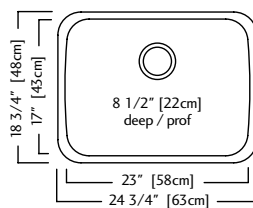

This is the perfect sink for cooks that put everything but pots and pans in the dishwasher.

Outside sink rim dimensions 18 3/4" FB x 29 3/4" LR
Single bowl dimensions 17" FB x 28" LR x 8 1/2" DP

Rear drain wastehole location

Silk rim, linear brush bowl

Recommended cabinet size 36"

OPTIONAL ACCESSORIES

SUGGESTED KINDRED FITTINGS

NS1925U/9 \$294.00

18 gauge - Undermount model

Shipping Weight 21.8 lbs. (9.9 kg.)

This sink is BIG! NS1925U/9 is a generously sized single for a compact area.

Outside sink rim dimensions 18 3/4" FB x 24 3/4" LR
Single bowl dimensions 17" FB x 23" LR x 8 1/2" DP

Rear drain wastehole location

Silk rim, linear brush bowl

Recommended cabinet size 27"

OPTIONAL ACCESSORIES

SUGGESTED KINDRED FITTINGS

NEW! NS1820UA/9 \$279.00

18 gauge - Undermount model

Shipping Weight 11.3 lbs. (5.1 kg.)

Big enough for roasting pans and cookie sheets.

Outside sink rim dimensions 17 3/4" FB x 19 3/4" LR
Single bowl dimensions 16" FB x 18" LR x 8 1/2" DP