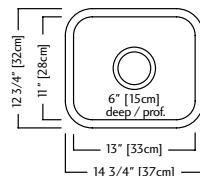

18 gauge Undermount model

Shipping Weight 5.0 lbs. (2.3 kg.)

Single bowl for food prep or hospitality area.

Outside sink rim dimensions 12 3/4" FB x 14 3/4" LR
Single bowl dimensions 11" FB x 13" LR x 6" DP

Centre drain wastehole location
Waste fitting included
Limited Lifetime Warranty

Silk rim, linear brush bowl

Recommended cabinet size 18"