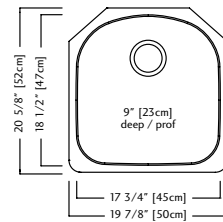

18 gauge - Undermount model

Shipping Weight 26.0 lbs. (11.8 kg.)

A unique shape and large capacity make this model ideal for bar or food prep applications.

Outside sink rim dimensions 20 1/2" FB x 23" LR
Single bowl dimensions 18 3/4" FB x 21 1/4" LR x 8 1/2" DP

Rear drain wastehole location

Silk rim, linear brush bowl

Recommended cabinet size 27"

OPTIONAL ACCESSORIES

BG30S $164.00
CO9S $164.00
MB100 $214.00

SUGGESTED KINDRED FITTINGS

KFPD2100 $359.00
KFPD3100 $359.00

NS1813U/7

$159.00