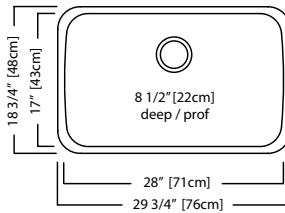

Outside sink rim dimensions 18 3/4" FB x 31 7/8" LR
 Large bowl dimensions 18 3/4" FB x 15" LR x 8 1/2" DP
 Small bowl dimensions 16" FB x 14" LR x 8" DP
 Rear drain wastehole location

Silk rim, linear brush bowls
Recommended cabinet size 36"

Shipping Weight 15.6 lbs. (7.0 kg.)

Big bowl /small bowl combination - the perfect kitchen complement!

Outside sink rim dimensions 17 3/4" FB x 26 7/8" LR
Large bowl dimensions 16" FB x 14" LR x 8 1/2" DP
Small bowl dimensions 16" FB x 10" LR x 7" DP

Rear drain wastehole location

Silk rim, linear brush bowls

Recommended cabinet size 30"

OPTIONAL ACCESSORIES

SUGGESTED KINDRED FITTINGS

NS1930U/9 \$364.00

18 gauge - Undermount model

Shipping Weight 26.2 lbs. (11.9 kg.)

This is the perfect sink for cooks that put everything but pots and pans in the dishwasher.

Outside sink rim dimensions 18 3/4" FB x 29 3/4" LR
Single bowl dimensions 17" FB x 28" LR x 8 1/2" DP

Rear drain wastehole location