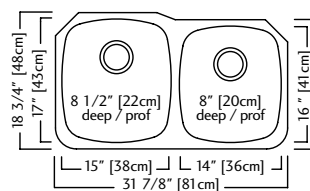

An extra large bowl to handle large pots and roasters, with a full size secondary bowl for rinse and food prep.

Outside sink rim dimensions 18 3/4" FB x 31 7/8" LR
Large bowl dimensions 18 3/4" FB x 15" LR x 8 1/2" DP
Small bowl dimensions 16" FB x 14" LR x 8" DP
Rear drain wastehole location

Silk rim, linear brush bowls
Recommended cabinet size 36"

OPTIONAL ACCESSORIES

MB100
$214.00

SUGGESTED KINDRED FITTINGS

KFPD2100
$359.00

KFPD3100
$359.00